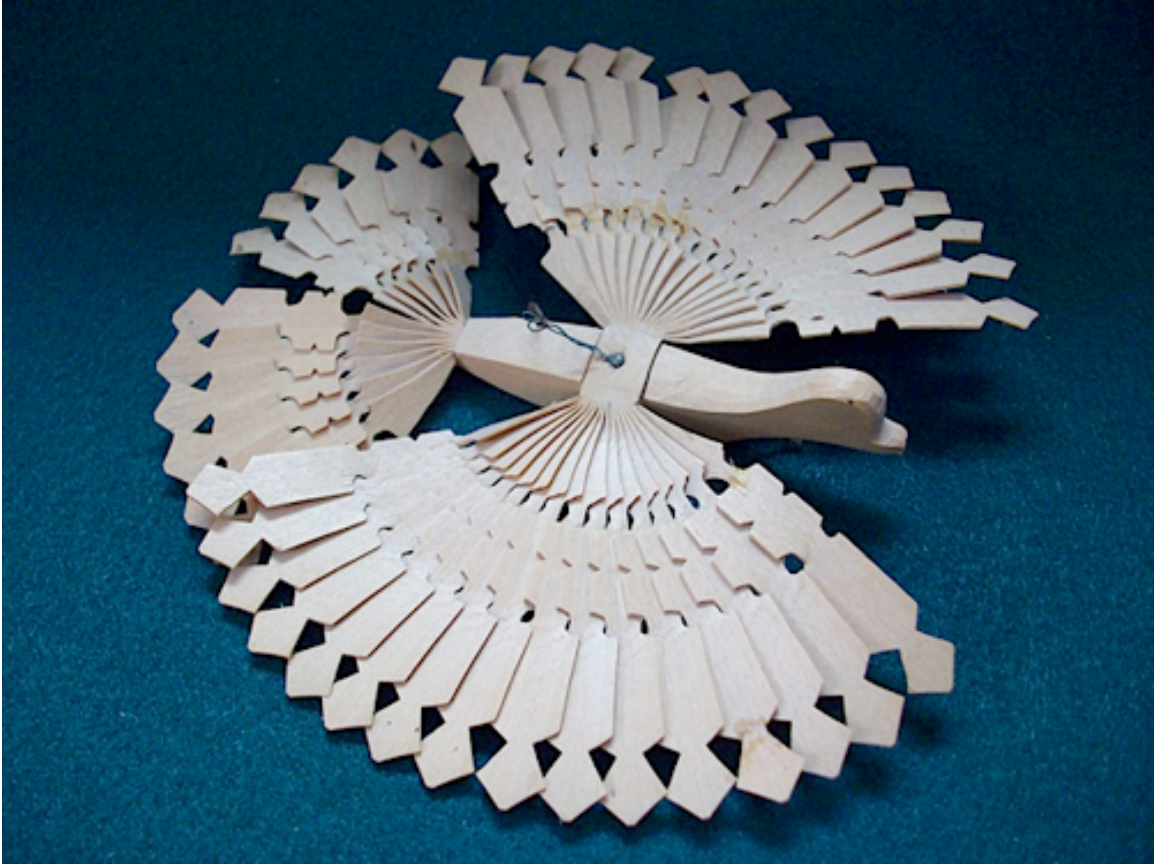

Artist: Thord Mellgren of Hova, Sweden

Design: This fan bird dove is constructed with four-pieces-of-wood. The bird's body is one carved piece of wood. The tail and each wing are the other three pieces that are inserted into the body. All three of the fans are double-interlocked. The wings have three v-scorp cuts between the interlocks whereas the tail has one. It makes for a nice contrast while following through with the design.

Timber: aspen

Artist: Thord Mellgren of Hova, Sweden. (note: This bird was given to us ... believed to be of german origin. However, we found an old postcard with this exact design of Thord Mellgren).

Design: This unique fan bird is a very old style. The double-interlock with a v-scorp cut in-between gives extra detail. It is interlocked to have a split tail which is not common today.